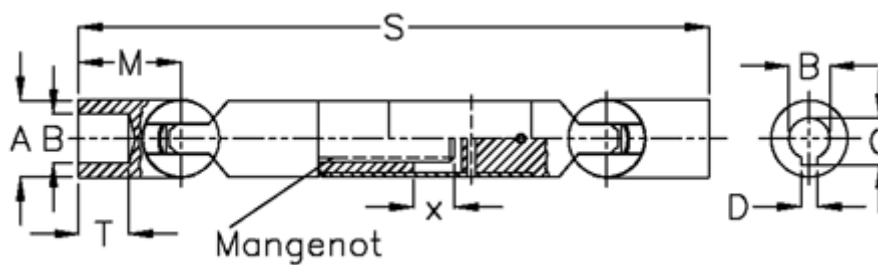

Article number: 078551031

Description: Telescopic ball joint 0.855.103.001
s=400 x=75 bore 30 w/keyway

Measures

A	= 55	T = 35
B H7	= 30	x = 75
C	= 33.3	
D	= 8	
Longitudinal ribs	= 6x28x32	
M	= 67.5	
MD max N m	= 440	
s	= 400	